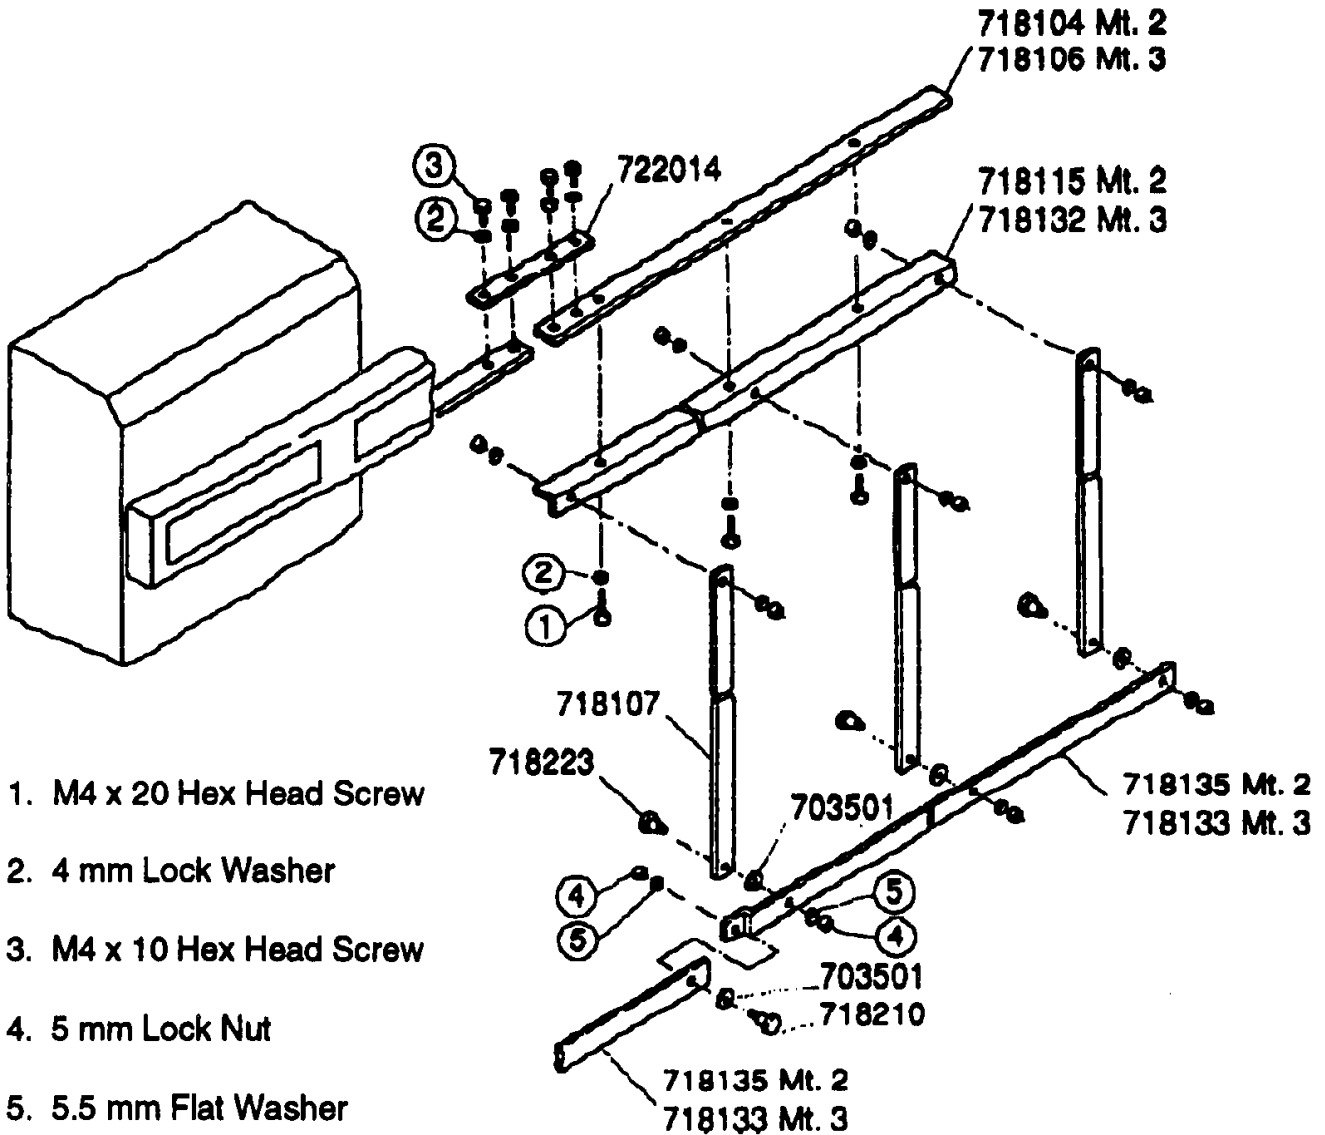

EXPLODED VIEW

620 MECHANICAL PARTS

1. M10 x 35 Hex Head w/Lock
2. M 6 x 30 Socket Head w/Lock
3. 6007 RS Bearing
4. 4 mm Lock Washer
5. 10 mm Hex Nut
6. M4 x 10 Socket Head Screw
7. M4 x 30 Socket Head Screw
8. M5 x 10 Socket Head Screw
9. 5 mm Lock Washer
10. M6 x 10 Socket Head Screw
11. 10 mm Lock Washer
12. M10 x 20 Hex Head Bolt
13. 4 mm Lock Washer
14. 4 mm Hex Nut
15. 12 mm Lock Washer
16. 12 mm Hex Nut
17. 12 mm J-Bolt
18. 10 mm Lock Washer
19. M4 x 15 Hex Head Screw

EXPLODED VIEW

620 HYDRAULIC PARTS

- | | | |
|------------------------------|------------------------|------------------------------------|
| 1. M4 x 8 Socket Head Screw | 7. 4 mm Lock Washer | 13. M4 x 8 Socket Head Screw |
| 2. 5 mm Lock Washer | 8. 4 mm Hex Nut | 14. 6 mm Lock Washer |
| 3. M5 x 8 Socket Head Screw | 9. 4 mm Lock Washer | 15. M6 x 10 Socket Head Screw |
| 5. 17 mm Flat Washer | 10. M4 x 6 Socket Head | 16. E50 7435/75 External Snap Ring |
| 6. M4 x 50 Socket Head Screw | 11. M5 x 8 Socket Head | * See Spring Chart |

EXPLODED VIEW

640 MECHANICAL PARTS

1. M12 x 40 Hex Head w/Lock
2. M 8 x 20 Hex Head Screw
3. 6007 RS Bearing
4. 4 mm Lock Washer
5. 10 mm Hex Nut
6. M4 x 10 Socket Head Screw
7. M4 x 30 Socket Head Screw
8. M5 x 10 Socket Head Screw
9. 5 mm Lock Washer
10. M6 x 10 Socket Head Screw
11. 10 mm Lock Washer
12. M10 x 20 Hex Head Bolt
13. 4 mm Lock Washer
14. 4 mm Hex Nut
15. 12 mm Lock Washer
16. 12 mm Hex Nut
17. 12 mm J-Bolt
18. M4 x 15 Hex Head Bolt
19. M 10 x 140 Hex Head Bolt

EXPLODED VIEW

BARRIER BEAM SKIRT KIT

620 AND 640

2 meter - Part #428216

3 meter - Part #428217

EXPLODED VIEW

ARTICULATION KIT 620

EXPLODED VIEW