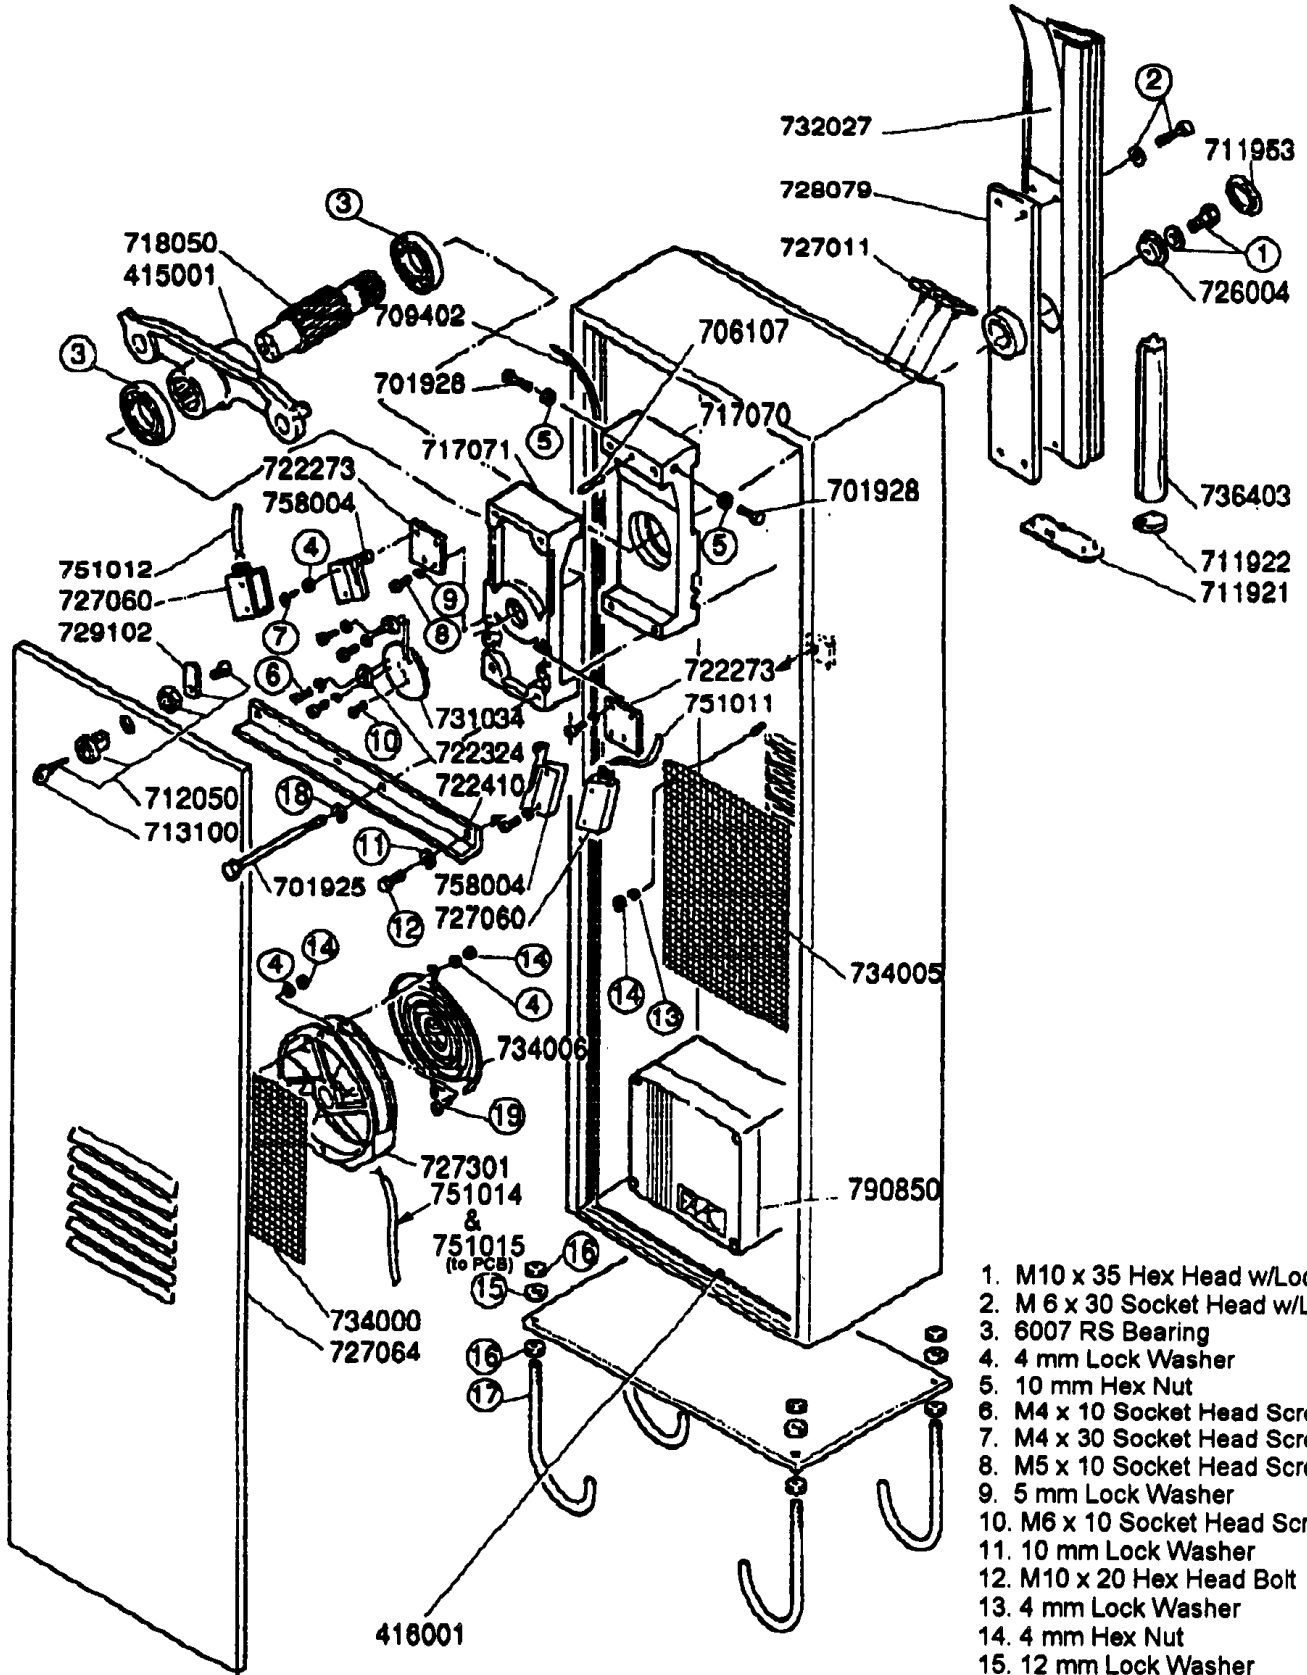

EXPLODED VIEW

620 MECHANICAL PARTS

1. M10 x 35 Hex Head w/Lock
2. M 6 x 30 Socket Head w/Lock
3. 6007 RS Bearing
4. 4 mm Lock Washer
5. 10 mm Hex Nut
6. M4 x 10 Socket Head Screw
7. M4 x 30 Socket Head Screw
8. M5 x 10 Socket Head Screw
9. 5 mm Lock Washer
10. M6 x 10 Socket Head Screw
11. 10 mm Lock Washer
12. M10 x 20 Hex Head Bolt
13. 4 mm Lock Washer
14. 4 mm Hex Nut
15. 12 mm Lock Washer
16. 12 mm Hex Nut
17. 12 mm J-Bolt
18. 10 mm Lock Washer
19. M4 x 15 Hex Head Screw

EXPLODED VIEW

620 HYDRAULIC PARTS

- | | | |
|------------------------------|------------------------|------------------------------------|
| 1. M4 x 8 Socket Head Screw | 7. 4 mm Lock Washer | 13. M4 x 8 Socket Head Screw |
| 2. 5 mm Lock Washer | 8. 4 mm Hex Nut | 14. 6 mm Lock Washer |
| 3. M5 x 8 Socket Head Screw | 9. 4 mm Lock Washer | 15. M6 x 10 Socket Head Screw |
| 5. 17 mm Flat Washer | 10. M4 x 6 Socket Head | 16. E50 7435/75 External Snap Ring |
| 6. M4 x 50 Socket Head Screw | 11. M5 x 8 Socket Head | * See Spring Chart |

EXPLODED VIEW

640 MECHANICAL PARTS

1. M12 x 40 Hex Head w/Lock
2. M 8 x 20 Hex Head Screw
3. 6007 RS Bearing
4. 4 mm Lock Washer
5. 10 mm Hex Nut
6. M4 x 10 Socket Head Screw
7. M4 x 30 Socket Head Screw
8. M5 x 10 Socket Head Screw
9. 5 mm Lock Washer
10. M6 x 10 Socket Head Screw
11. 10 mm Lock Washer
12. M10 x 20 Hex Head Bolt
13. 4 mm Lock Washer
14. 4 mm Hex Nut
15. 12 mm Lock Washer
16. 12 mm Hex Nut
17. 12 mm J-Bolt
18. M4 x 15 Hex Head Bolt
19. M 10 x 140 Hex Head Bolt

EXPLODED VIEW

BARRIER BEAM SKIRT KIT

620 AND 640

2 meter - Part #428216

3 meter - Part #428217

EXPLODED VIEW

ARTICULATION KIT 620

EXPLODED VIEW