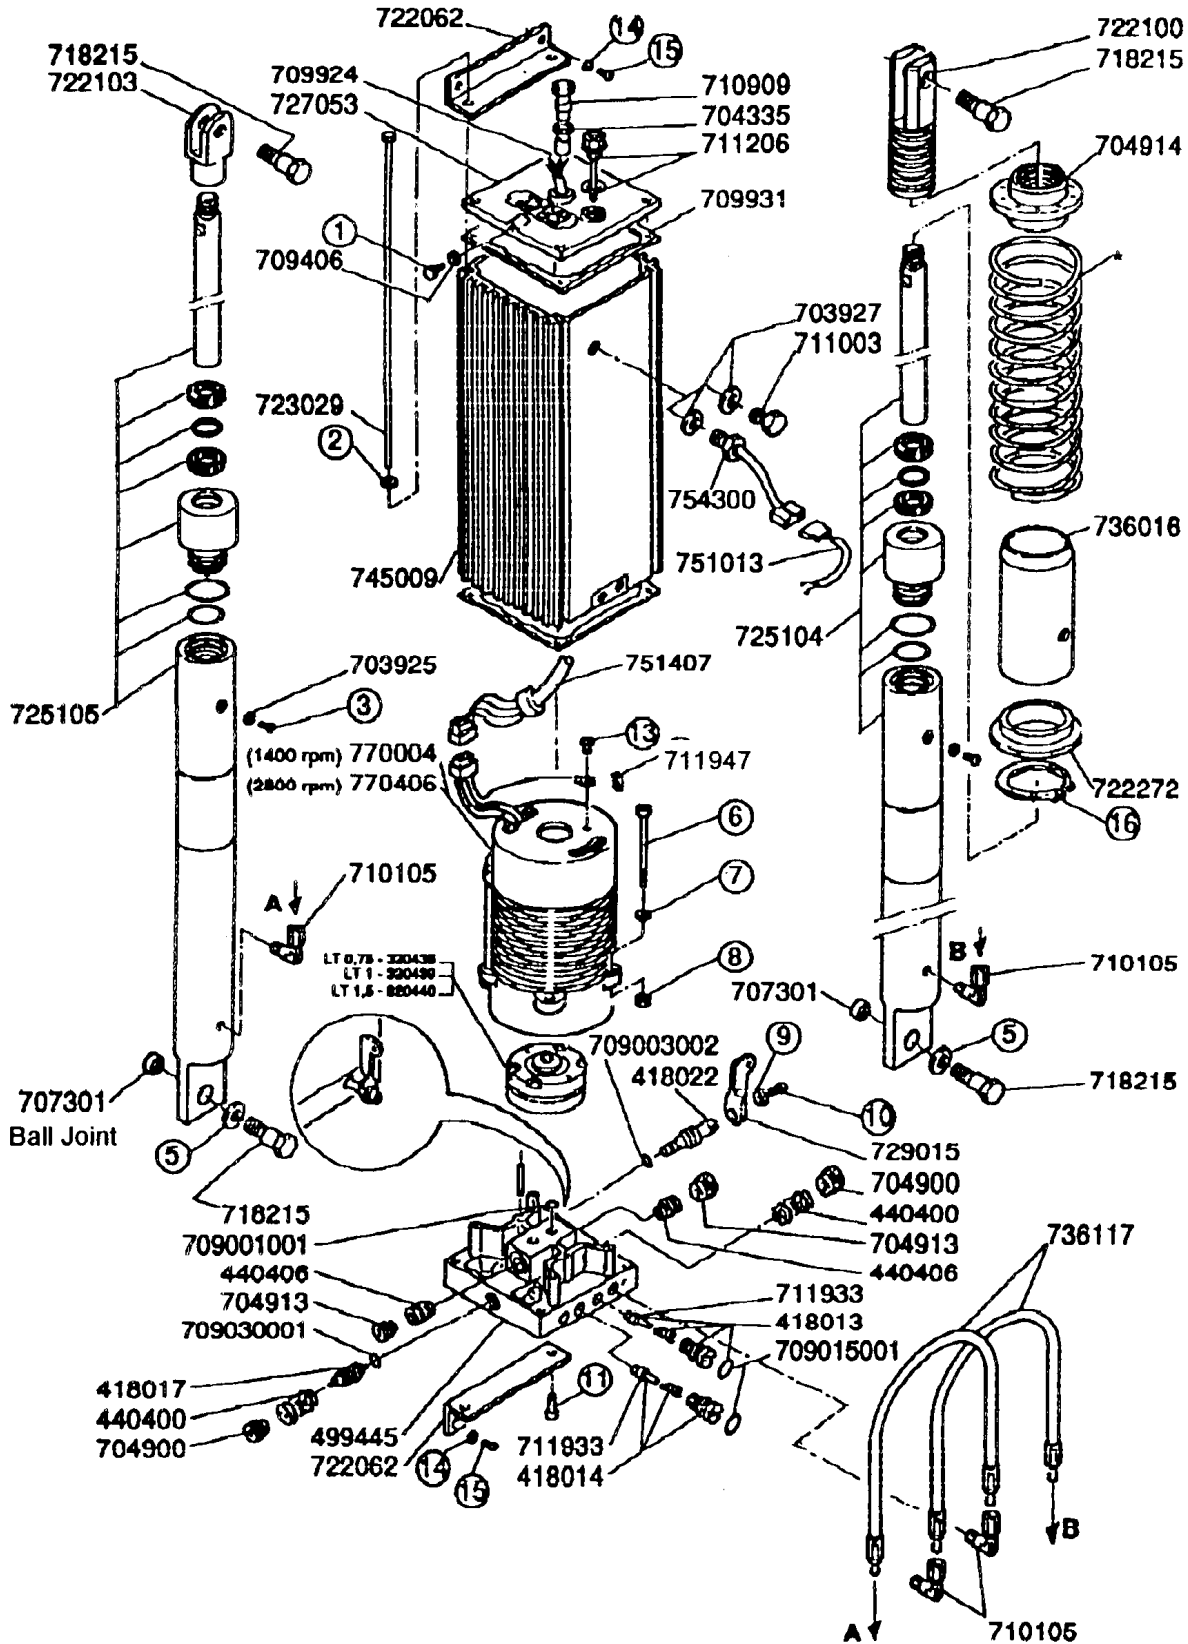

EXPLODED VIEW

620 MECHANICAL PARTS

1. M10 x 35 Hex Head w/Lock
2. M 6 x 30 Socket Head w/Lock
3. 6007 RS Bearing
4. 4 mm Lock Washer
5. 10 mm Hex Nut
6. M4 x 10 Socket Head Screw
7. M4 x 30 Socket Head Screw
8. M5 x 10 Socket Head Screw
9. 5 mm Lock Washer
10. M6 x 10 Socket Head Screw
11. 10 mm Lock Washer
12. M10 x 20 Hex Head Bolt
13. 4 mm Lock Washer
14. 4 mm Hex Nut
15. 12 mm Lock Washer
16. 12 mm Hex Nut
17. 12 mm J-Bolt
18. 10 mm Lock Washer
19. M4 x 15 Hex Head Screw

EXPLODED VIEW

620 HYDRAULIC PARTS

- | | | |
|------------------------------|------------------------|------------------------------------|
| 1. M4 x 8 Socket Head Screw | 7. 4 mm Lock Washer | 13. M4 x 8 Socket Head Screw |
| 2. 5 mm Lock Washer | 8. 4 mm Hex Nut | 14. 6 mm Lock Washer |
| 3. M5 x 8 Socket Head Screw | 9. 4 mm Lock Washer | 15. M6 x 10 Socket Head Screw |
| 5. 17 mm Flat Washer | 10. M4 x 6 Socket Head | 16. E50 7435/75 External Snap Ring |
| 6. M4 x 50 Socket Head Screw | 11. M5 x 8 Socket Head | * See Spring Chart |

EXPLODED VIEW

640 MECHANICAL PARTS

1. M12 x 40 Hex Head w/Lock
2. M 8 x 20 Hex Head Screw
3. 6007 RS Bearing
4. 4 mm Lock Washer
5. 10 mm Hex Nut
6. M4 x 10 Socket Head Screw
7. M4 x 30 Socket Head Screw
8. M5 x 10 Socket Head Screw
9. 5 mm Lock Washer
10. M6 x 10 Socket Head Screw
11. 10 mm Lock Washer
12. M10 x 20 Hex Head Bolt
13. 4 mm Lock Washer
14. 4 mm Hex Nut
15. 12 mm Lock Washer
16. 12 mm Hex Nut
17. 12 mm J-Bolt
18. M4 x 15 Hex Head Bolt
19. M 10 x 140 Hex Head Bolt

EXPLODED VIEW

BARRIER BEAM SKIRT KIT

620 AND 640

2 meter - Part #428216

3 meter - Part #428217

EXPLODED VIEW

ARTICULATION KIT 620

EXPLODED VIEW