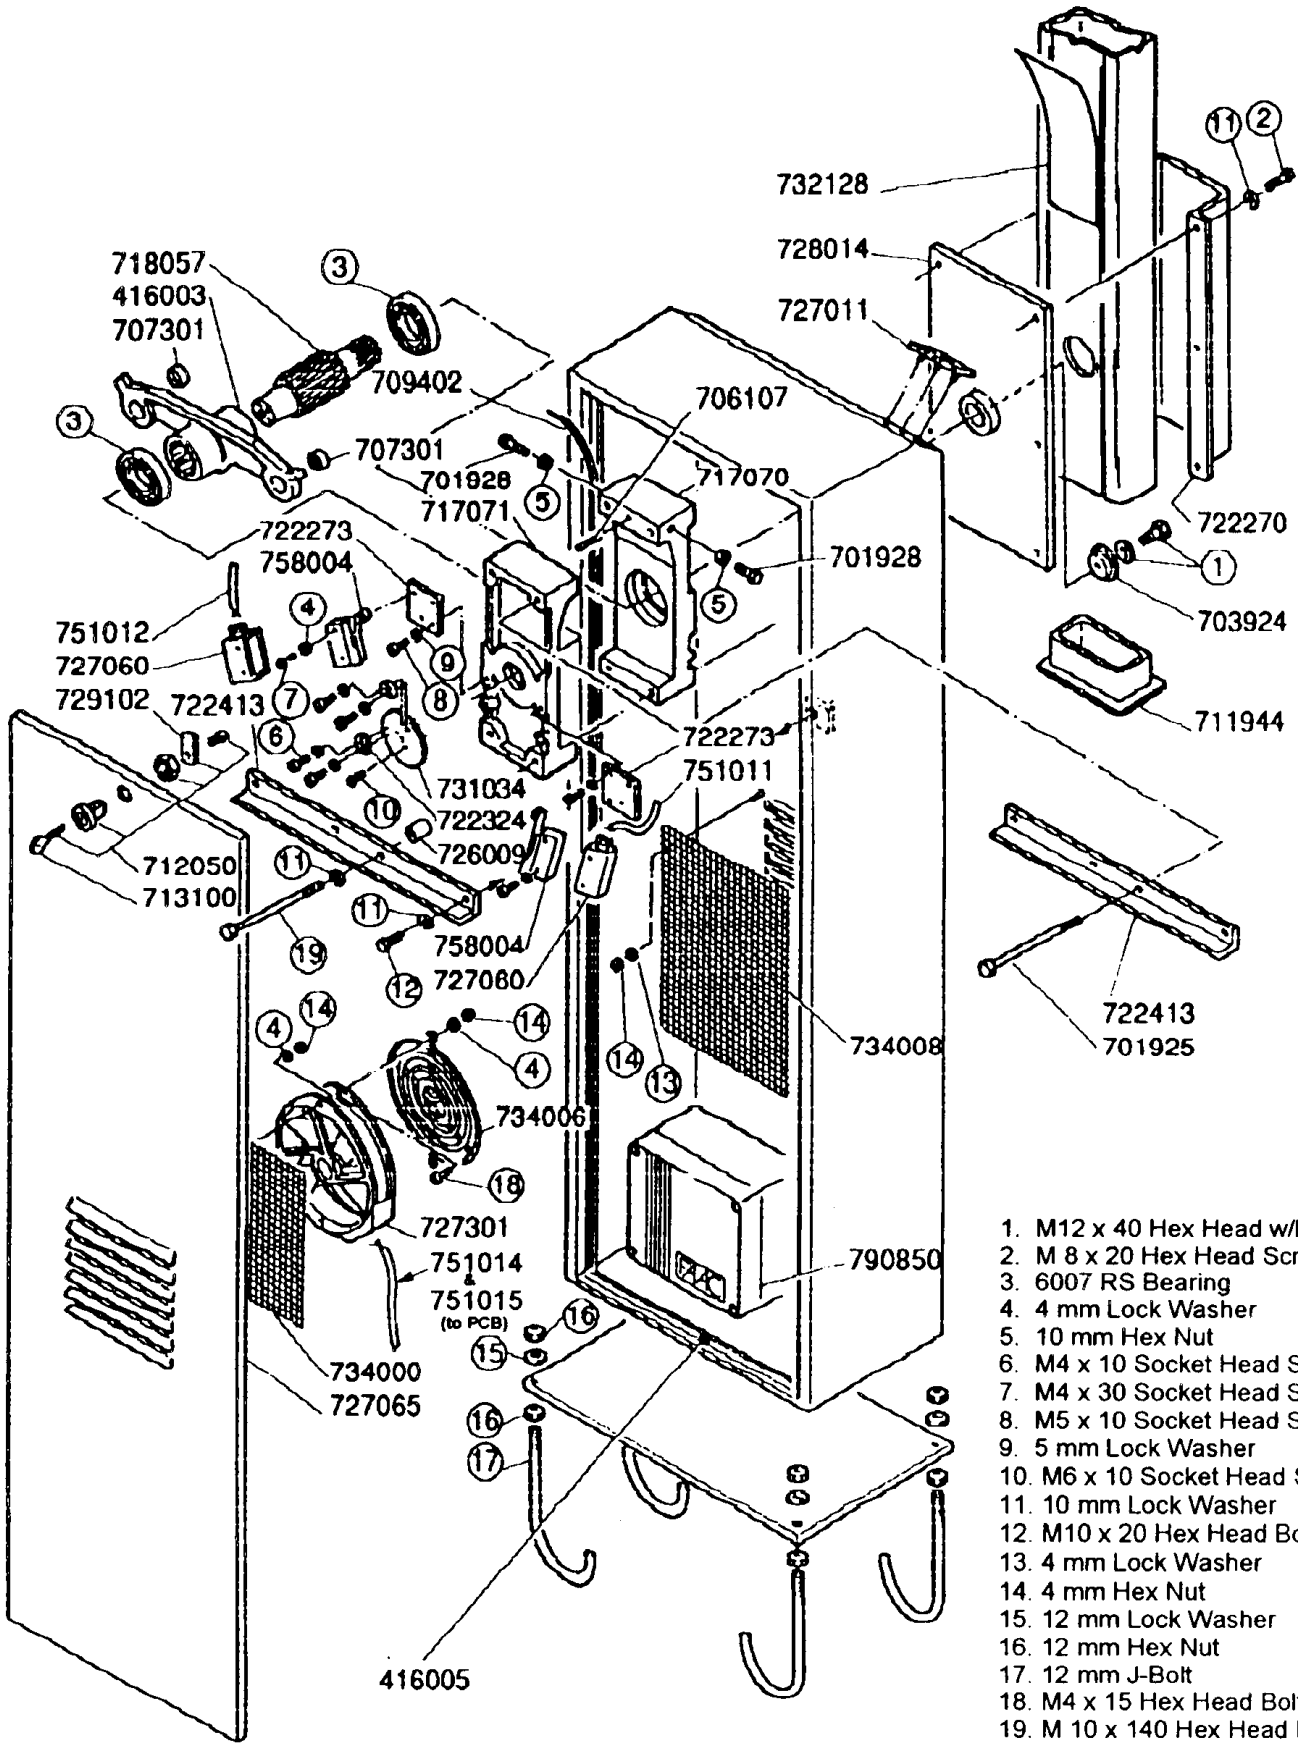

EXPLODED VIEW

620 MECHANICAL PARTS

1. M10 x 35 Hex Head w/Lock
2. M 6 x 30 Socket Head w/Lock
3. 6007 RS Bearing
4. 4 mm Lock Washer
5. 10 mm Hex Nut
6. M4 x 10 Socket Head Screw
7. M4 x 30 Socket Head Screw
8. M5 x 10 Socket Head Screw
9. 5 mm Lock Washer
10. M6 x 10 Socket Head Screw
11. 10 mm Lock Washer
12. M10 x 20 Hex Head Bolt
13. 4 mm Lock Washer
14. 4 mm Hex Nut
15. 12 mm Lock Washer
16. 12 mm Hex Nut
17. 12 mm J-Bolt
18. 10 mm Lock Washer
19. M4 x 15 Hex Head Screw

EXPLODED VIEW

620 HYDRAULIC PARTS

- | | | |
|------------------------------|------------------------|------------------------------------|
| 1. M4 x 8 Socket Head Screw | 7. 4 mm Lock Washer | 13. M4 x 8 Socket Head Screw |
| 2. 5 mm Lock Washer | 8. 4 mm Hex Nut | 14. 6 mm Lock Washer |
| 3. M5 x 8 Socket Head Screw | 9. 4 mm Lock Washer | 15. M6 x 10 Socket Head Screw |
| 5. 17 mm Flat Washer | 10. M4 x 6 Socket Head | 16. E50 7435/75 External Snap Ring |
| 6. M4 x 50 Socket Head Screw | 11. M5 x 8 Socket Head | * See Spring Chart |

EXPLODED VIEW

640 MECHANICAL PARTS

1. M12 x 40 Hex Head w/Lock
2. M 8 x 20 Hex Head Screw
3. 6007 RS Bearing
4. 4 mm Lock Washer
5. 10 mm Hex Nut
6. M4 x 10 Socket Head Screw
7. M4 x 30 Socket Head Screw
8. M5 x 10 Socket Head Screw
9. 5 mm Lock Washer
10. M6 x 10 Socket Head Screw
11. 10 mm Lock Washer
12. M10 x 20 Hex Head Bolt
13. 4 mm Lock Washer
14. 4 mm Hex Nut
15. 12 mm Lock Washer
16. 12 mm Hex Nut
17. 12 mm J-Bolt
18. M4 x 15 Hex Head Bolt
19. M 10 x 140 Hex Head Bolt

EXPLODED VIEW

BARRIER BEAM SKIRT KIT

620 AND 640

2 meter - Part #428216

3 meter - Part #428217

EXPLODED VIEW

ARTICULATION KIT 620

EXPLODED VIEW