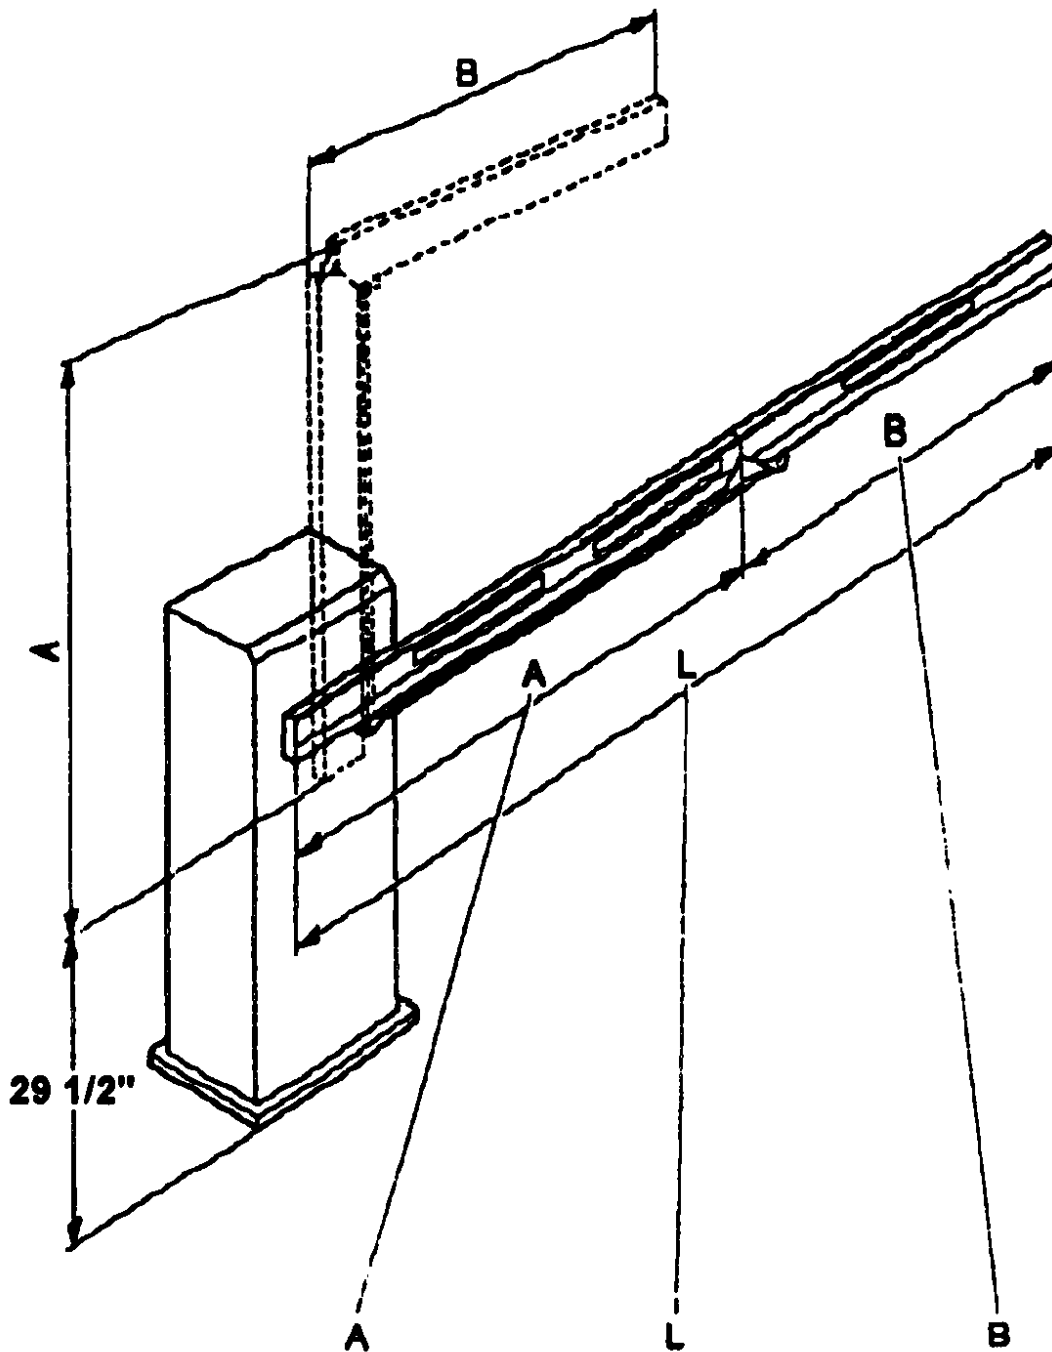

EXPLODED VIEW

ARTICULATION KIT SPECS 620

A	L	B	COD.
9 ft - 11 ft	13 ft	2 ft - 4 ft	721074
6 ft - 9 ft	13 ft	4 ft - 7 ft	721073
5 ft - 6 ft	13 ft	7 ft - 8 ft	721072
3 ft - 5 ft	13 ft	8 ft - 10 ft	721071
6 ft - 8 ft	10 ft	2 ft - 4 ft	721072
5 ft - 6 ft	10 ft	4 ft - 5 ft	721071
3 ft - 5 ft	10 ft	5 ft - 7 ft	721070
3 ft - 5 ft	10 ft	5 ft - 7 ft	721069