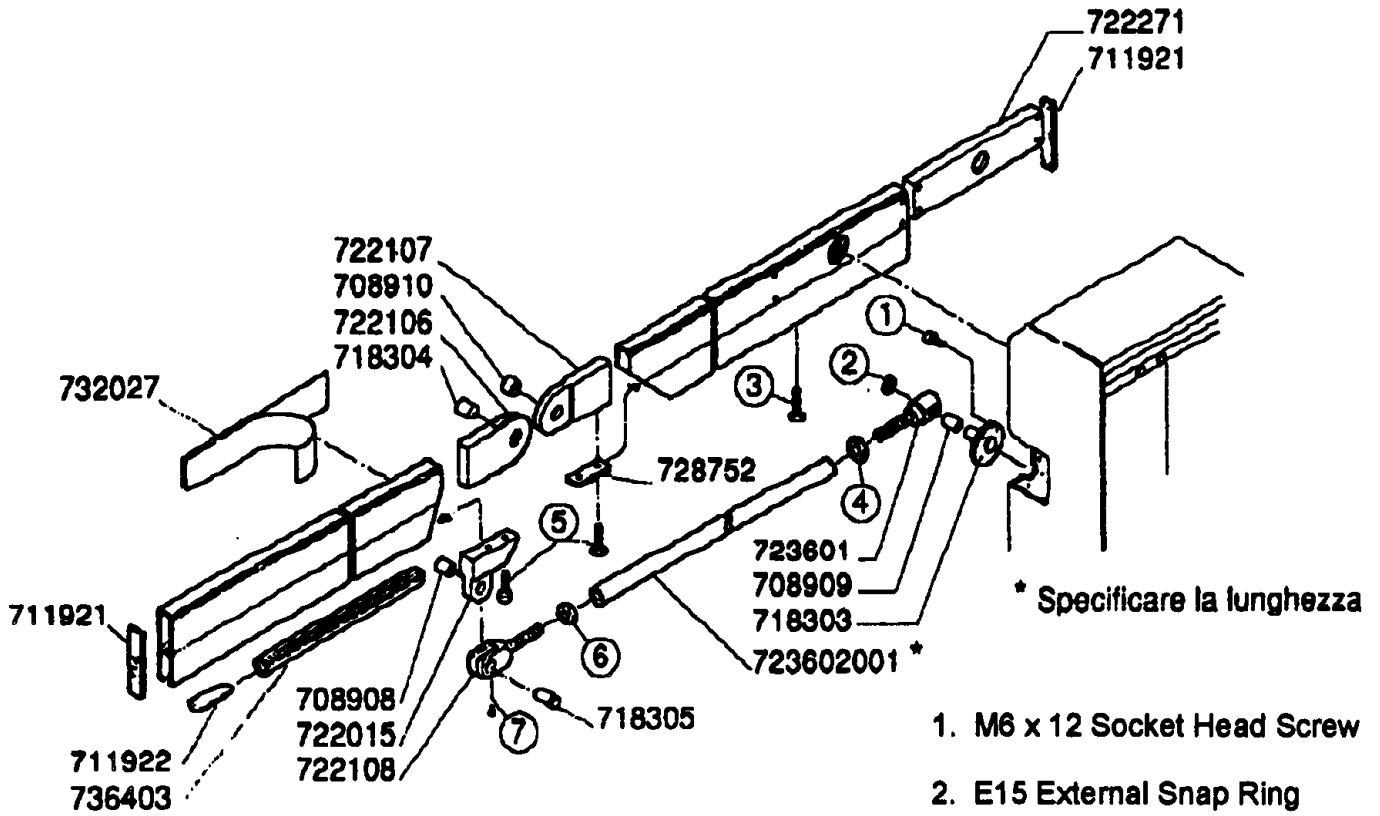

EXPLODED VIEW

620 MECHANICAL PARTS

1. M10 x 35 Hex Head w/Lock
2. M 6 x 30 Socket Head w/Lock
3. 6007 RS Bearing
4. 4 mm Lock Washer
5. 10 mm Hex Nut
6. M4 x 10 Socket Head Screw
7. M4 x 30 Socket Head Screw
8. M5 x 10 Socket Head Screw
9. 5 mm Lock Washer
10. M6 x 10 Socket Head Screw
11. 10 mm Lock Washer
12. M10 x 20 Hex Head Bolt
13. 4 mm Lock Washer
14. 4 mm Hex Nut
15. 12 mm Lock Washer
16. 12 mm Hex Nut
17. 12 mm J-Bolt
18. 10 mm Lock Washer
19. M4 x 15 Hex Head Screw

EXPLODED VIEW

620 HYDRAULIC PARTS

- | | | |
|------------------------------|------------------------|------------------------------------|
| 1. M4 x 8 Socket Head Screw | 7. 4 mm Lock Washer | 13. M4 x 8 Socket Head Screw |
| 2. 5 mm Lock Washer | 8. 4 mm Hex Nut | 14. 6 mm Lock Washer |
| 3. M5 x 8 Socket Head Screw | 9. 4 mm Lock Washer | 15. M6 x 10 Socket Head Screw |
| 5. 17 mm Flat Washer | 10. M4 x 6 Socket Head | 16. E50 7435/75 External Snap Ring |
| 6. M4 x 50 Socket Head Screw | 11. M5 x 8 Socket Head | * See Spring Chart |

EXPLODED VIEW

640 MECHANICAL PARTS

1. M12 x 40 Hex Head w/Lock
2. M 8 x 20 Hex Head Screw
3. 6007 RS Bearing
4. 4 mm Lock Washer
5. 10 mm Hex Nut
6. M4 x 10 Socket Head Screw
7. M4 x 30 Socket Head Screw
8. M5 x 10 Socket Head Screw
9. 5 mm Lock Washer
10. M6 x 10 Socket Head Screw
11. 10 mm Lock Washer
12. M10 x 20 Hex Head Bolt
13. 4 mm Lock Washer
14. 4 mm Hex Nut
15. 12 mm Lock Washer
16. 12 mm Hex Nut
17. 12 mm J-Bolt
18. M4 x 15 Hex Head Bolt
19. M 10 x 140 Hex Head Bolt

EXPLODED VIEW

BARRIER BEAM SKIRT KIT

620 AND 640

2 meter - Part #428216

3 meter - Part #428217

EXPLODED VIEW

ARTICULATION KIT 620

EXPLODED VIEW