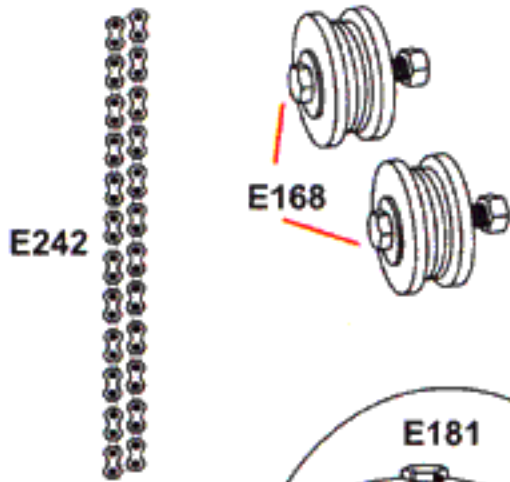

Parts Breakdown / Eagle-2000

Entire Kit - E300

E525

E333

E293

E292

E555

Entire Assembly Kit

E106

LIMIT SWITCH ASSEMBLY

Entire Kit - E301

Fail Secure System

Entire FSC System - E301

E282 - FSC
E283 - FSF
E284 - 1HP/DM