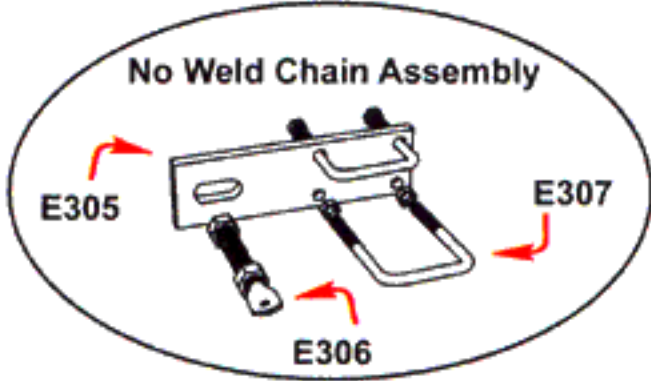

Parts Breakdown / Eagle-2000

Entire Kit - E300

E525

E333

E293

E292

E555

Entire Assembly Kit

E106

LIMIT SWITCH ASSEMBLY

Entire Kit - E301

Fail Secure System

Entire FSC System - E301

E282 - FSC
E283 - FSF
E284 - 1HP/DM