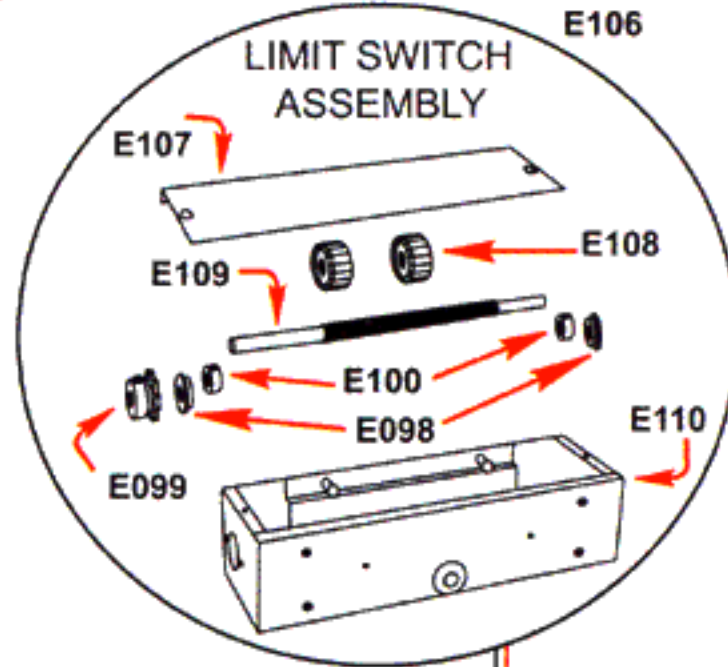

Parts Breakdown / Eagle-2000

Entire Kit - E300

E525

E333

E293

E292

E555

Entire Assembly Kit

E106

LIMIT SWITCH ASSEMBLY

Entire Kit - E301

Fail Secure System

Entire FSC System - E301

E282 - FSC
E283 - FSF
E284 - 1HP/DM